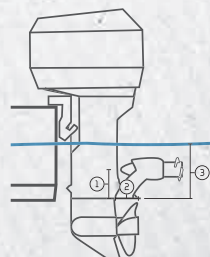

УСТАНОВКА НА ОСНОВНОЙ ДВИГАТЕЛЬ

- Минимальный просвет рекомендуется между хребтом основного двигателя и концом кавитационной платформы (смотрите рисунок слева).
- От кавитационной платформы до ватерлинии минимальное расстояние должно быть 33 см.
- Кавитационная платформа должна быть как минимум 11.5 см в длину и 15 см в ширину для того, чтобы принять на себя мотор с креплением на основной двигатель.

- ① = 7 см
- ② = 7.6 см (80EM/101EM/160EM) 2.25 см (55EM)
- ③ = 33 см

* Добавляют 13 см к ватерлинии для рыбалки. Оптимальный рабочий режим с двигателем, опущенным полностью вниз.

* Добавляют 23 см для двигателей поднимаемых и опускаемых вручную.

* Мы рекомендуем, чтобы наконечник винта был погружен по крайней мере на 30 см ниже ватерлинии, чтобы избежать водяных брызгов на водной поверхности.